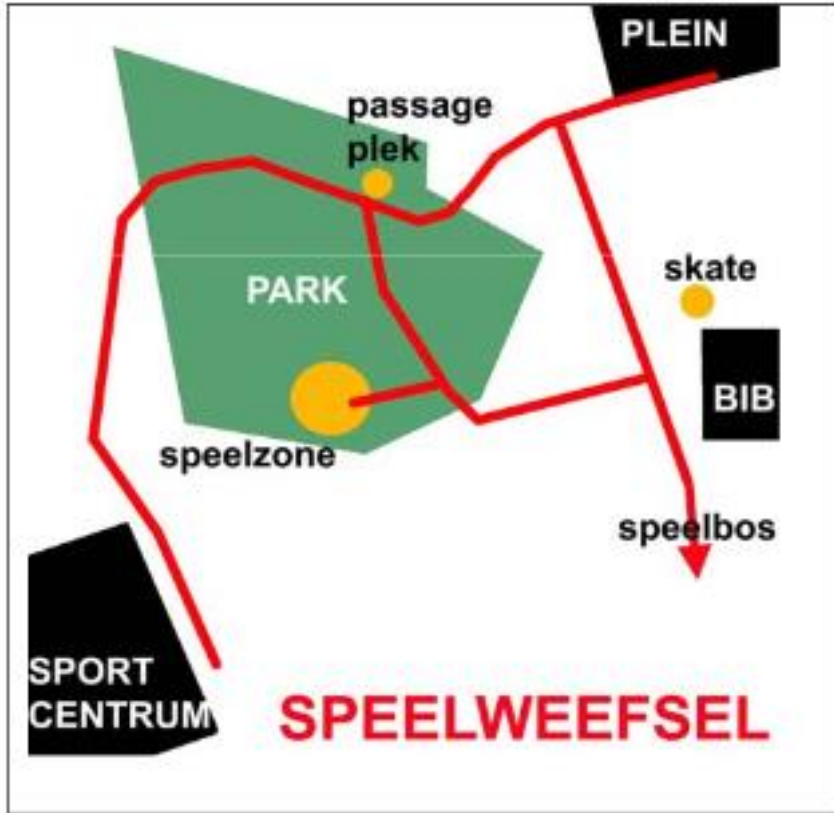

Playspace is not child's play!

Playspace policy is like a mosaic!

Range of playgrounds: 150 and 400m.

0 tem 11j. binnen bereik speelterrein (150 en 400m)

Antwerpen Noord (2060)

Antwerpen

2016

Oppervlakte speelterrein per kind van 0 tem 11j

1,3 m²

Antwerpen Noord (2060)

3,4 m²

Antwerpen

2015

Capacity = surface : number of children = m² playground/child

Playspaceweb

“cobweb”

Openbaar vervoer

- Tramhalte
- - - Tramlijn
- Bushalte
- - - Buslijn

Wegcategorie

- Hoofdweg
- Lokale hoofdweg
- - - Doorsteek - trage weg

1
Think of an older adult

This step is represented by a yellow circle containing a silhouette of an elderly person with a cane.

2
Think of a child

This step is represented by a green circle containing a silhouette of a child playing with a ball.

3
Would you send them out together for a walk to the park?

This step is represented by a blue circle containing the survey question.