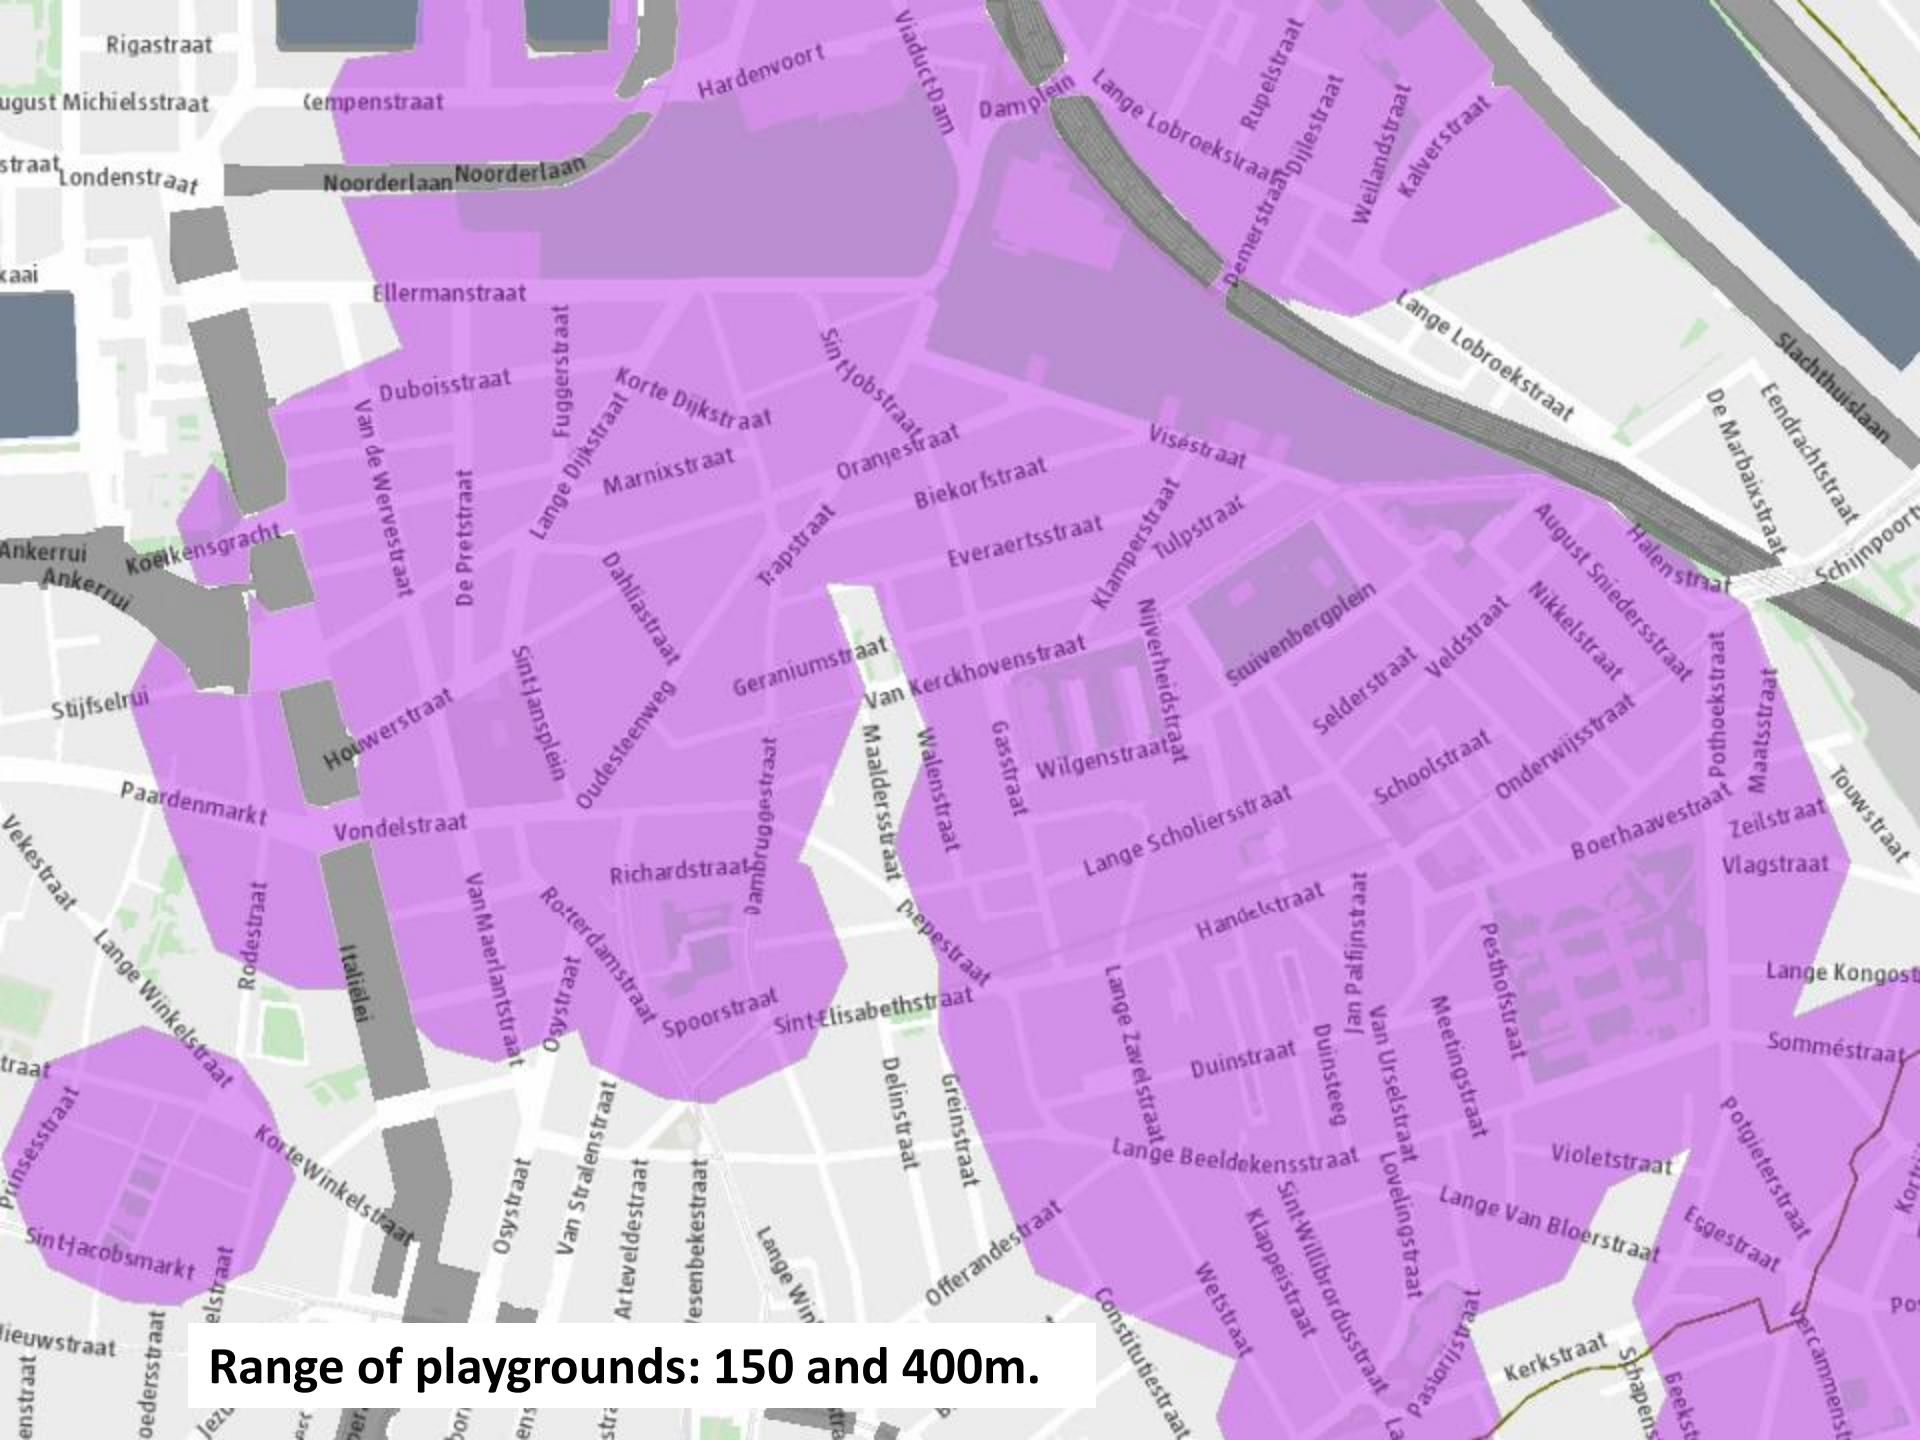

Playspace is not child's play!

Playspace policy is like a mosaic!

Range of playgrounds: 150 and 400m.

0 tem 11j. binnen bereik speelterrein (150 en 400m)

Antwerpen Noord (2060)

Antwerpen

2016

Oppervlakte speelterrein per kind van 0 tem 11j

1,3 m²

Antwerpen Noord (2060)

3,4 m²

Antwerpen

2015

Capacity = surface : number of children = m² playground/child

Playspaceweb

“cobweb”

Openbaar vervoer

- Tramhalte
- - - Tramlijn
- Bushalte
- - - Buslijn

Wegcategorie

- Hoofdweg
- Lokale hoofdweg
- - - Doorsteek - trage weg

1
Think of an older adult

This step is represented by a yellow circle containing a silhouette of an elderly person with a cane.