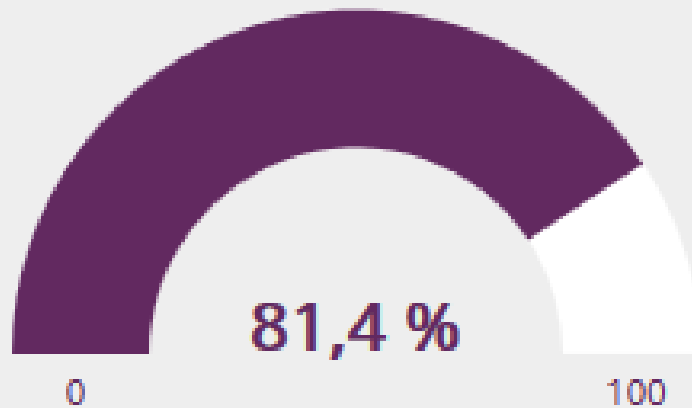

Playspace is not child's play!

Playspace policy is like a mosaic!

Range of playgrounds: 150 and 400m.

0 tem 11j. binnen bereik speelterrein (150 en 400m)

Antwerpen Noord (2060)

Antwerpen

2016

Oppervlakte speelterrein per kind van 0 tem 11j

1,3 m²

Antwerpen Noord (2060)

3,4 m²

Antwerpen

2015

Capacity = surface : number of children = m² playground/child

Playspaceweb

“cobweb”