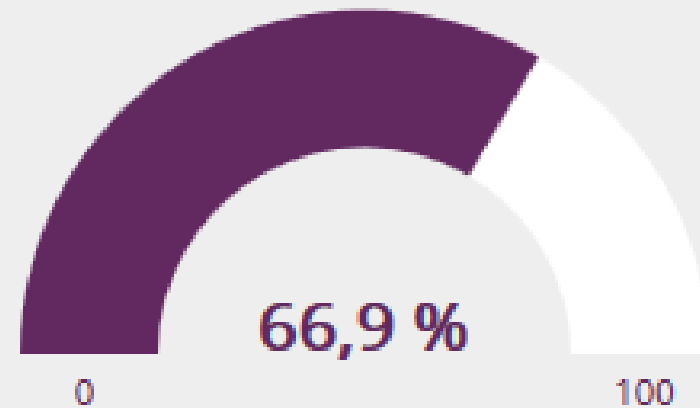

Playspace is not child's play!

Playspace policy is like a mosaic!

Range of playgrounds: 150 and 400m.

0 tem 11j. binnen bereik speelterrein (150 en 400m)

Antwerpen Noord (2060)

Antwerpen

2016

Oppervlakte speelterrein per kind van 0 tem 11j

1,3 m²

Antwerpen Noord (2060)

3,4 m²

Antwerpen

2015

Capacity = surface : number of children = m² playground/child

Playspaceweb

“cobweb”