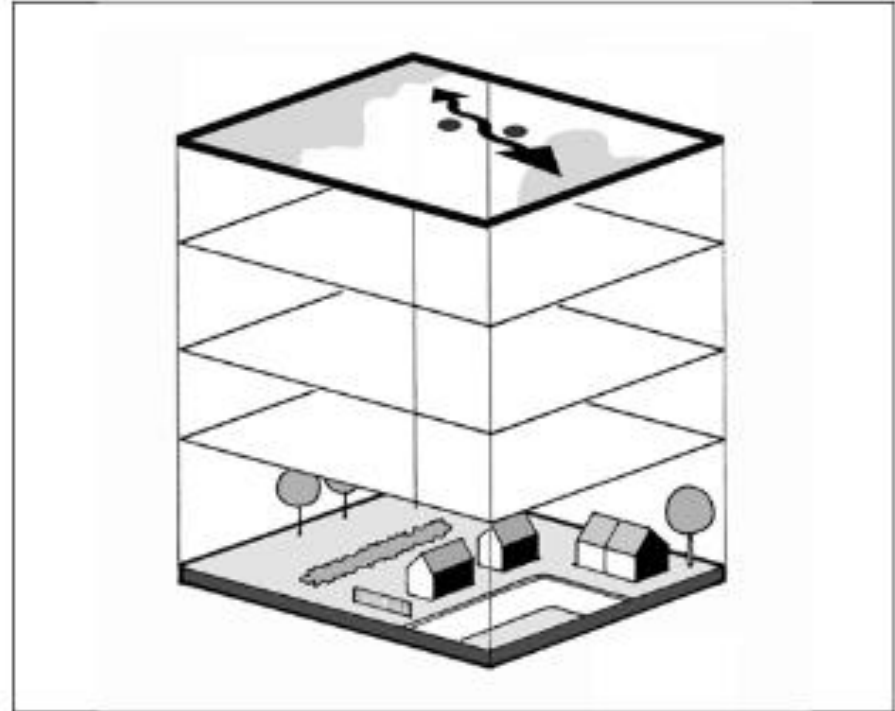

1,3 m²

Antwerpen Noord (2060)

3,4 m²

Antwerpen

2015

Capacity = surface : number of children = m² playground/child

Playspaceweb

“cobweb”

2
Think of a child

This step is represented by a green circle containing a silhouette of a child playing with a ball.

3
Would you send them out together for a walk to the park?

This step is represented by a blue circle containing the survey question.